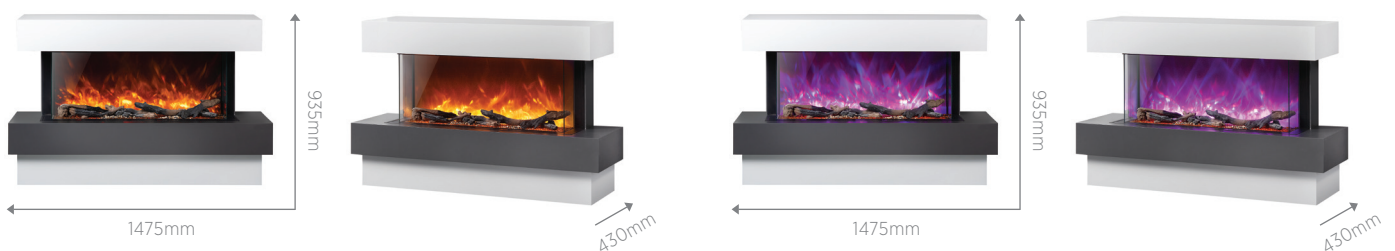

FIRE SUITE DIMENSIONS

MODEL	WIDTH	HEIGHT	DEPTH	WEIGHT
Stratus™ 100-44 XT	1372mm	835mm	430mm	32kg
Stratus™ 125-44 XT	1625mm	835mm	430mm	37kg

RAYBURN STRATUS™ TRU VIEW FIRE SUITE

To create a truly unique fireplace for your home, choose our Rayburn Stratus Tru View Suite and fire. The Tru View fires have a 3 sided view option to create a stunning centrepiece for your room.

The flexible design of fires in the Tru View range means they can be installed to offer a three-sided, two-sided or single-faced flame picture, depending on room size and appliance setting.

With a three-sided unit, you can enjoy the stunning flame picture from the sides as well as the front, making this ideal

for larger rooms and as the focal point in a living area. The two-sided model can easily be installed into a corner space.

Plus, with all the features of the Extra Tall range – including depth of media bed, log effect features, variable flame picture, remote control operation of fire and heat with thermostatic controls – the Rayburn Stratus Fire Suite and Fire will add an additional dimension to your room.

FIRE SUITE DIMENSIONS

MODEL	WIDTH	HEIGHT	DEPTH	WEIGHT
Stratus™ 100-39 TRU	1475mm	935mm	430mm	37kg
Stratus™ 125-39 TRU	1725mm	935mm	430mm	42kg

Rayburn Stratus Fire collection

If you are looking for the perfect electric fire for your home, the Rayburn Stratus fire collection offers you a choice of style and sizes to create a look you want. Offering an easy install with just a 13amp supply, powerful heat output of up to 1.9kW and no flue, the Stratus electric fire ranges are the perfect choice for your home.