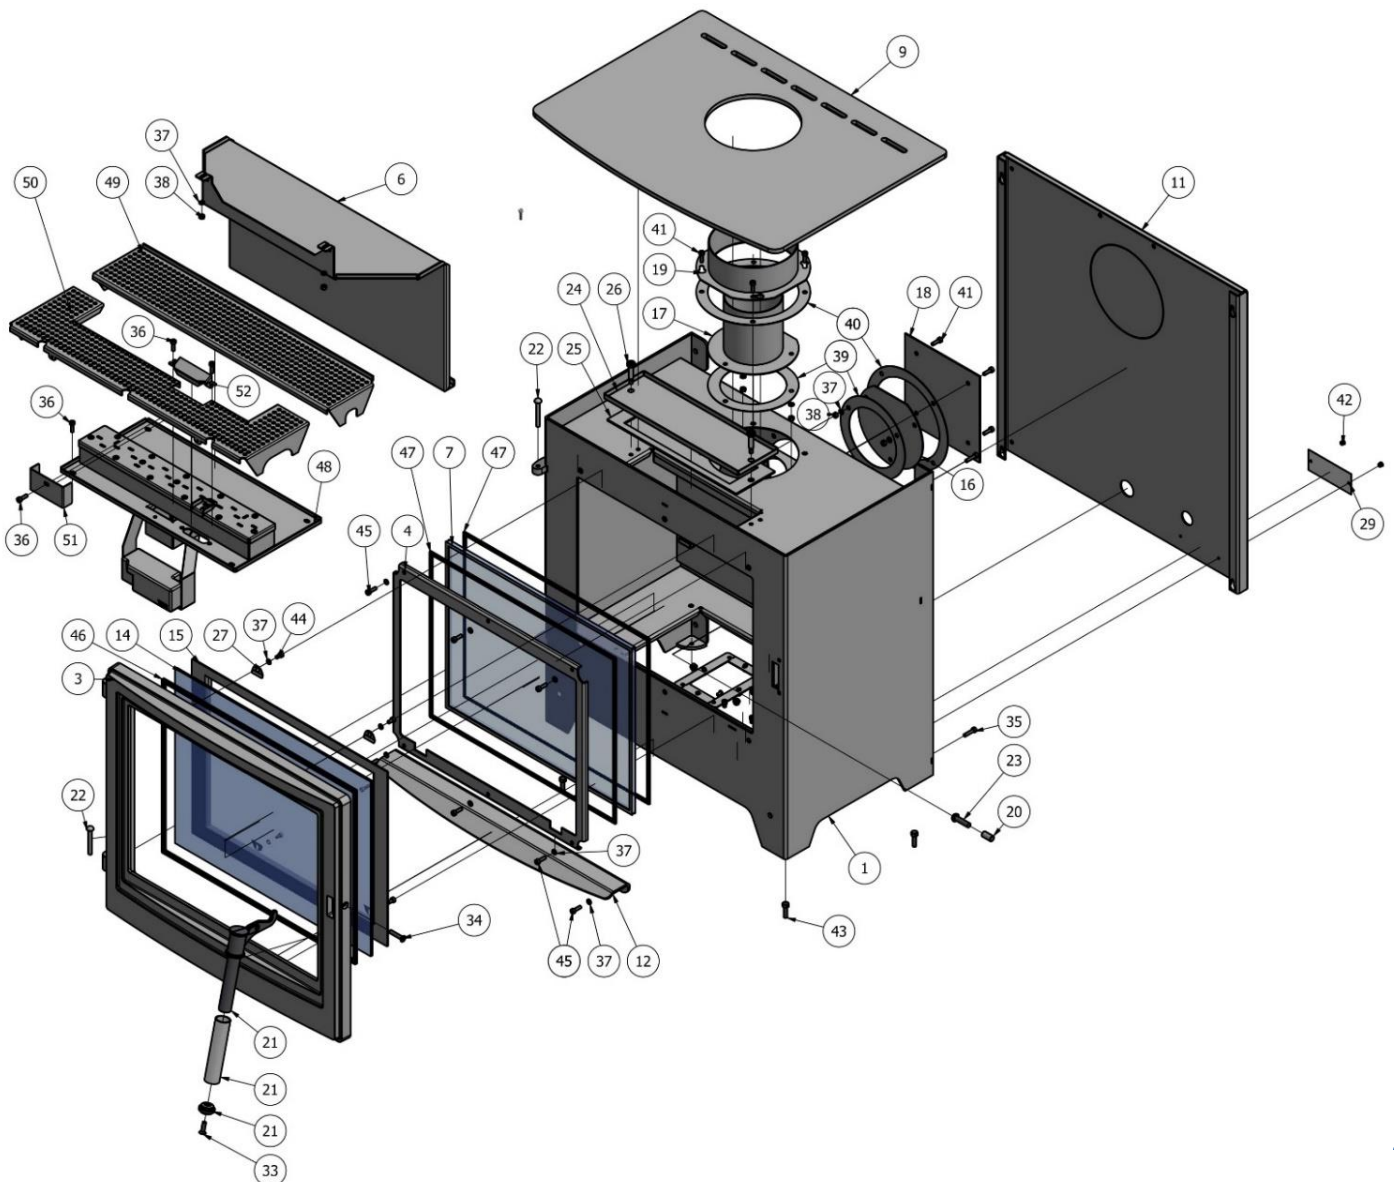

## ELLESMERE & LUDLOW GAS BALANCED FLUE PARTS LIST

REF. NO.	QTY PER STOVE	PART NUMBER	PART DESCRIPTION	ELLESMERE ONLY	LUDLOW ONLY
1	1	ECGW/ELL/001	Main Body ECGW - NOT FOR SALE	Same	Same
2	0	N/A	N/A	N/A	N/A
3A	1	ELL-13887 WIDE DOOR	AGA Ellesmere stove Cast Door EC5W	YES	
3B	1	LUD 1388 WIDE DOOR	AGA Ludlow stove Cast Door EC5W		YES
4	1	ECGW/ELL/003	Inner Glass Frame ECGW	Same	Same
5	0	N/A	N/A	N/A	N/A
6	1	ECGW/ELL/005	Baffle Cover Plate ECGW	Same	Same
7	1	ECGW/ELL/006	Inner Glass ECGW	Same	Same
8	0	N/A	N/A	N/A	N/A
9A	1	ECGW/ELL/007	AGA Ellesmere Stove Lid Steel ECGW	YES	
9B	1	LUD W5-09	AGA Ludlow Stove Lid Cast ECGW		YES
11	1	ECGW/ELL/008	Back Panel	Same	Same
12	1	ECGW/ELL/009	Front Ash Lip	Same	Same
13	0	ECGW/ELL/010	N/A	N/A	N/A
14A	1	W5F11-GLASS	AGA Ellesmere Outer Door Glass	YES	
14B	1	W5F11-GLASS	AGA Ludlow Outer Door Glass		YES
15	1	ECGW/ELL/012	EC GW Inner Frame	Same	Same
16	1	ECGW/ELL/013	100mm Blanking Plate	Same	Same
17	1	ECGW/ELL/014	100mm Spigot Weldment	Same	Same
18	1	ECGW/ELL/015	150mm Blanking Plate	Same	Same
19	1	ECGW/ELL/016	150mm Spigot	Same	Same
20	1	A45W8 ROLLER	Door Handle Roller	Same	Same
21	1	HANDLE ASSY	Handle Assembly Complete	Same	Same
22	2	6X50 PIN	M6 X 50mm Hinge Pin	Same	Same
23	1	ECGW/ELL/020	M8 x 30mm Dome socket screw	Same	Same
24	1	ECGW/ELL/021	Delayed Ignition Flap Folding	Same	Same
25	1	ECGW/ELL/022	Delayed Ignition Flap Gasket	Same	Same
26	2	ECGW/ELL/023	M6 X 25mm 8mm Shoulder Bolt	Same	Same
27	4	BB GLASS CLIP	Glass Clip	Same	Same
28	0	N/A	N/A	N/A	N/A
29	1	ECGW/ELL/025	EC GW CE Plate	Same	Same