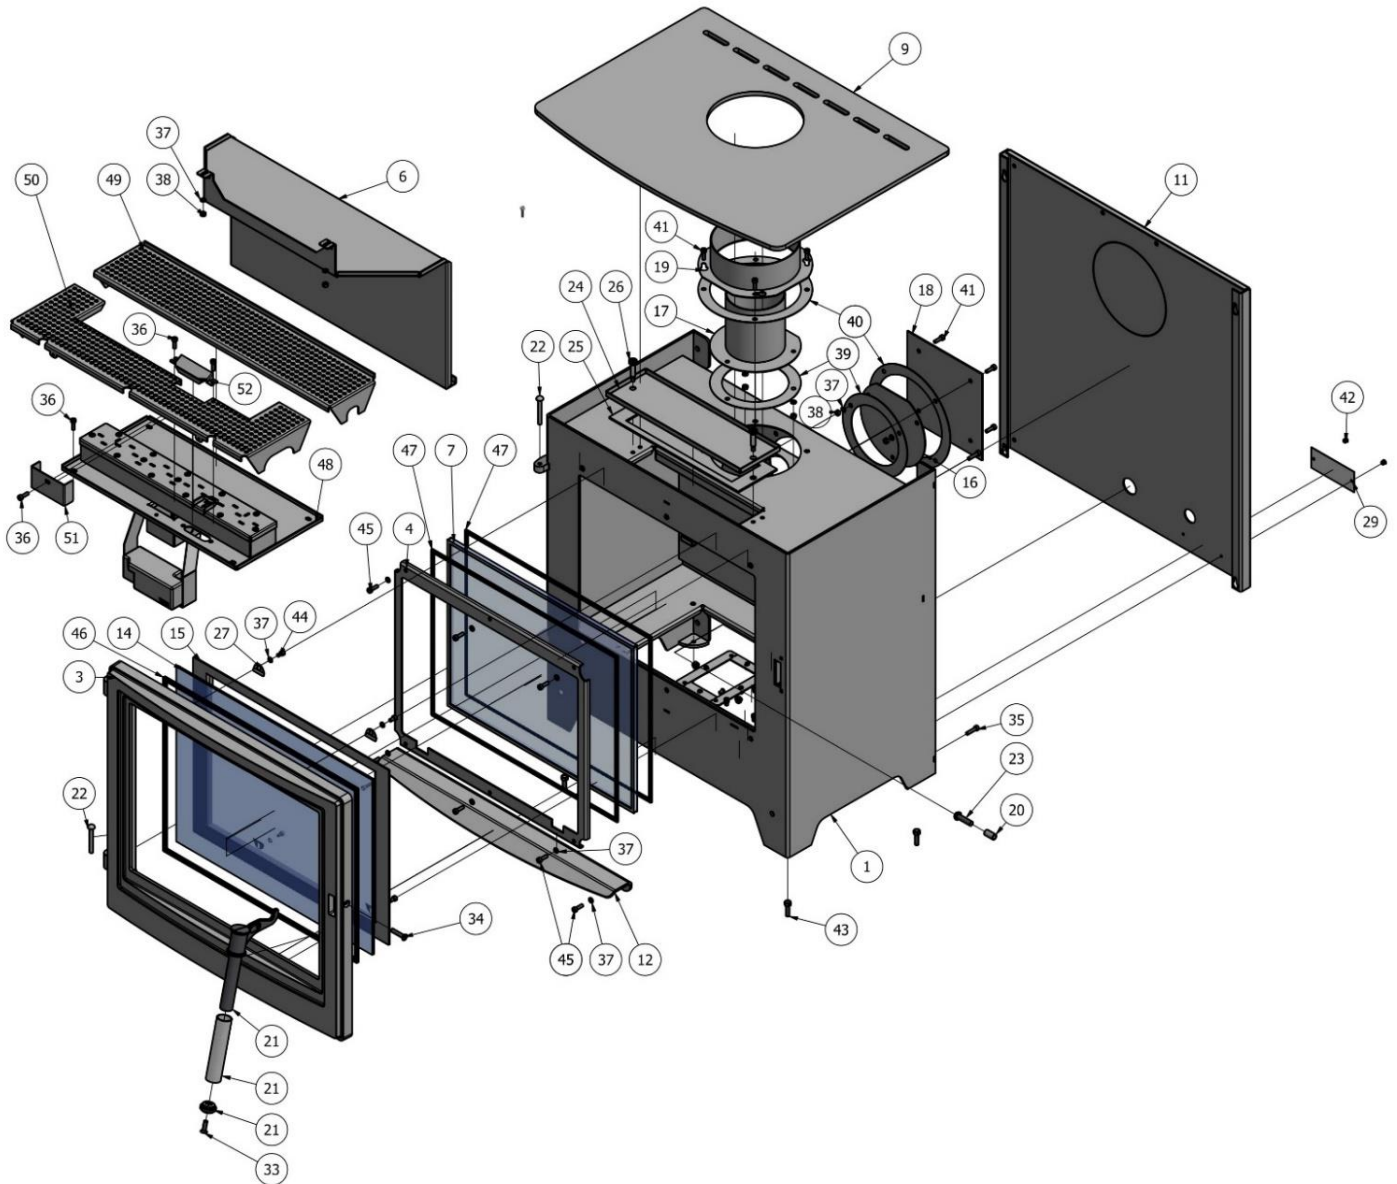

STANDARD MODEL ELLESMERE & LUDLOW GAS BALANCED FLUE EXPLODED VIEW

ELLESMERE & LUDLOW GAS BALANCED FLUE PARTS LIST

STANDARD MODEL ELLESMERE & LUDLOW GAS BALANCED FLUE - INDEX TABLE

REF. NO.	QTY PER STOVE	PART NUMBER	PART DESCRIPTION	ELLESMERE ONLY	LUDLOW ONLY
1	1	ECG/ELL/001	Main Body ECG – NOT FOR SALE	Same	Same
2	0	N/A	N/A	N/A	N/A
3A	1	ELL-A513886 5KW DOOR	AGA Ellesmere Stoves Cast Door EC5	YES	
3B	1	LUD-A5138 5KW DOOR	AGA Ludlow Stoves Cast Door EC5		YES
4	1	ECG/LUD/003	Inner Glass Frame ECG	Same	Same
5	0	N/A	N/A	N/A	N/A
6	1	ECG/LUD/005	Baffle Cover Plate ECG	Same	Same
7	1	ECG/LUD/006	Inner Glass ECG	Same	Same
8	0	N/A	N/A	N/A	N/A
9A	1	ECG/ELL/007	AGA Ellesmere Stove Lid Steel ECG	YES	
9B	1	LUD A5-09	AGA Ludlow Stove Cast Lid ECG		YES
10	0	N/A	N/A	N/A	N/A
11	1	ECG/LUD/008	Back Panel	Same	Same
12	1	ECG/LUD/009	Front Ash Lip	Same	Same
13	0	ECG/LUD/010	N/A	N/A	N/A
14A	1	A5 FD10	AGA Ellesmere Outer Door Glass ECG	YES	
14B	1	A5 FD10	AGA Ludlow Outer Door Glass ECG		YES
15	1	ECG/LUD/012	EC G Inner Frame	Same	Same
16	1	ECG/LUD/013	100mm Blanking Plate	Same	Same
17	1	ECG/LUD/014	100mm Spigot Weldment	Same	Same
18	1	ECG/LUD/015	150mm Blanking Plate	Same	Same
19	1	ECG/LUD/016	150mm Spigot	Same	Same
20	1	ECG/LUD/017	Door Handle Roller	Same	Same
21	1	HANDLE ASSY	Handle Complete	Same	Same
22	2	6X50 PIN	M6 X 50mm Hinge Pin	Same	Same
23	1	ECG/LUD/020	M8 x 30mm Dome socket screw	Same	Same
24	1	ECG/LUD/021	Delayed Ignition Flap Folding	Same	Same
25	1	ECG/LUD/022	Delayed Ignition Flap Gasket	Same	Same
26	2	ECG/LUD/023	M6 X 25mm 8mm Shoulder Bolt	Same	Same
27	4	BB GLASS CLIP	Glass Clip	Same	Same
28	0	N/A	N/A	N/A	N/A
29	1	ECG/LUD/025	EC G CE Plate	Same	Same
30	0	N/A	N/A	N/A	N/A
31	0	N/A	N/A	N/A	N/A
32	0	N/A	N/A	N/A	N/A
33	1	ECG/LUD/026	M6 X 20mm C/sunk socket screw	Same	Same
34	1	ECG/LUD/027	M6 X 30mm C/sunk socket screw	Same	Same
35	4	ECG/LUD/028	M5 X 20mm Cap socket screw	Same	Same
36	9	ECG/LUD/029	M5 X 12mm Cap socket screw	Same	Same
37	25	ECG/LUD/030	M5 Spring washer	Same	Same
38	16	ECG/LUD/031	M5 Nut	Same	Same
39	2	ECG/LUD/032	100mm Flue Seal	Same	Same
40	2	ECG/LUD/033	150mm Flue Seal	Same	Same
41	8	ECG/LUD/034	M5 X 15mm Cap socket screw	Same	Same
42	2	ECG/LUD/035	3.2 x 6mm Steel Rivet	Same	Same