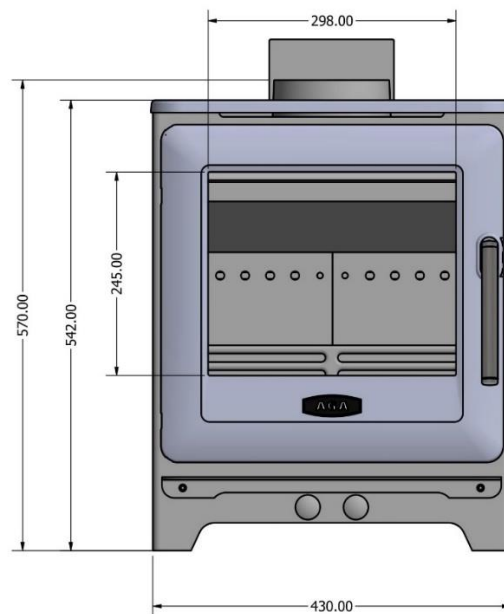

ELLESMERE & LUDLOW BALANCED FLUE GAS RANGE

STANDARD MODELS

Issued Nov 2023