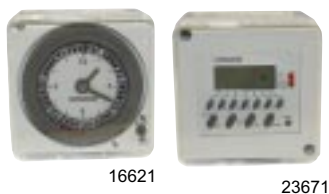

Switched on solutions
SANGAMO

Round Pattern Time Switches

Round Pattern Switches (RPTS) are renowned for their simplicity and ease of use in Industrial and Commercial installations.

Standard RPTS

Description	Part No.	Price Each
Quartz time clock with up to 2 ON/OFF operations per day, with a 3 pin base, <u>without battery reserve</u>	S254/2	£92.65
Quartz time clock with up to 2 ON/OFF operations per day, with a 3 pin base, <u>with battery reserve</u>	Q554/2	£94.05
Quartz time clock with up to 2 ON/OFF operations per day, with a 4 pin base, <u>without battery reserve</u>	S255/2	£95.86
Quartz time clock with up to 2 ON/OFF operations per day, with a 4 pin base, <u>with battery reserve</u>	Q555/2	£97.73

NB - For specific geographical area - add 50N to 56N

Accessory

Description	Part No.	Price Each
Conduit Entry Box, used with all RPTS Products	FD930	£9.64

Time Switches

Primarily used with Electric Immersion heaters, they can also be used for panel heater control, Security lighting and Combi Boilers.

Multi Application Switch

Description	Part No.	Price Each
Powersaver Boost	PSB	£27.09
Powersaver 24/7 - Compliant with Part L and Part P in Scotland of new building regs.	PS 24/7	£46.79

DIN Mounting

Description	Part No.	Price Each
Single module wide <u>24 hr digital time clock, single channel</u>	20110	£41.70
Single module wide <u>7 day digital time clock, single channel</u>	20722	£40.33
Two module wide <u>7 day digital time clock, two channels</u>	23142	£57.20
Five modules wide <u>7 day digital time clock, Four channels</u>	27403	£162.03